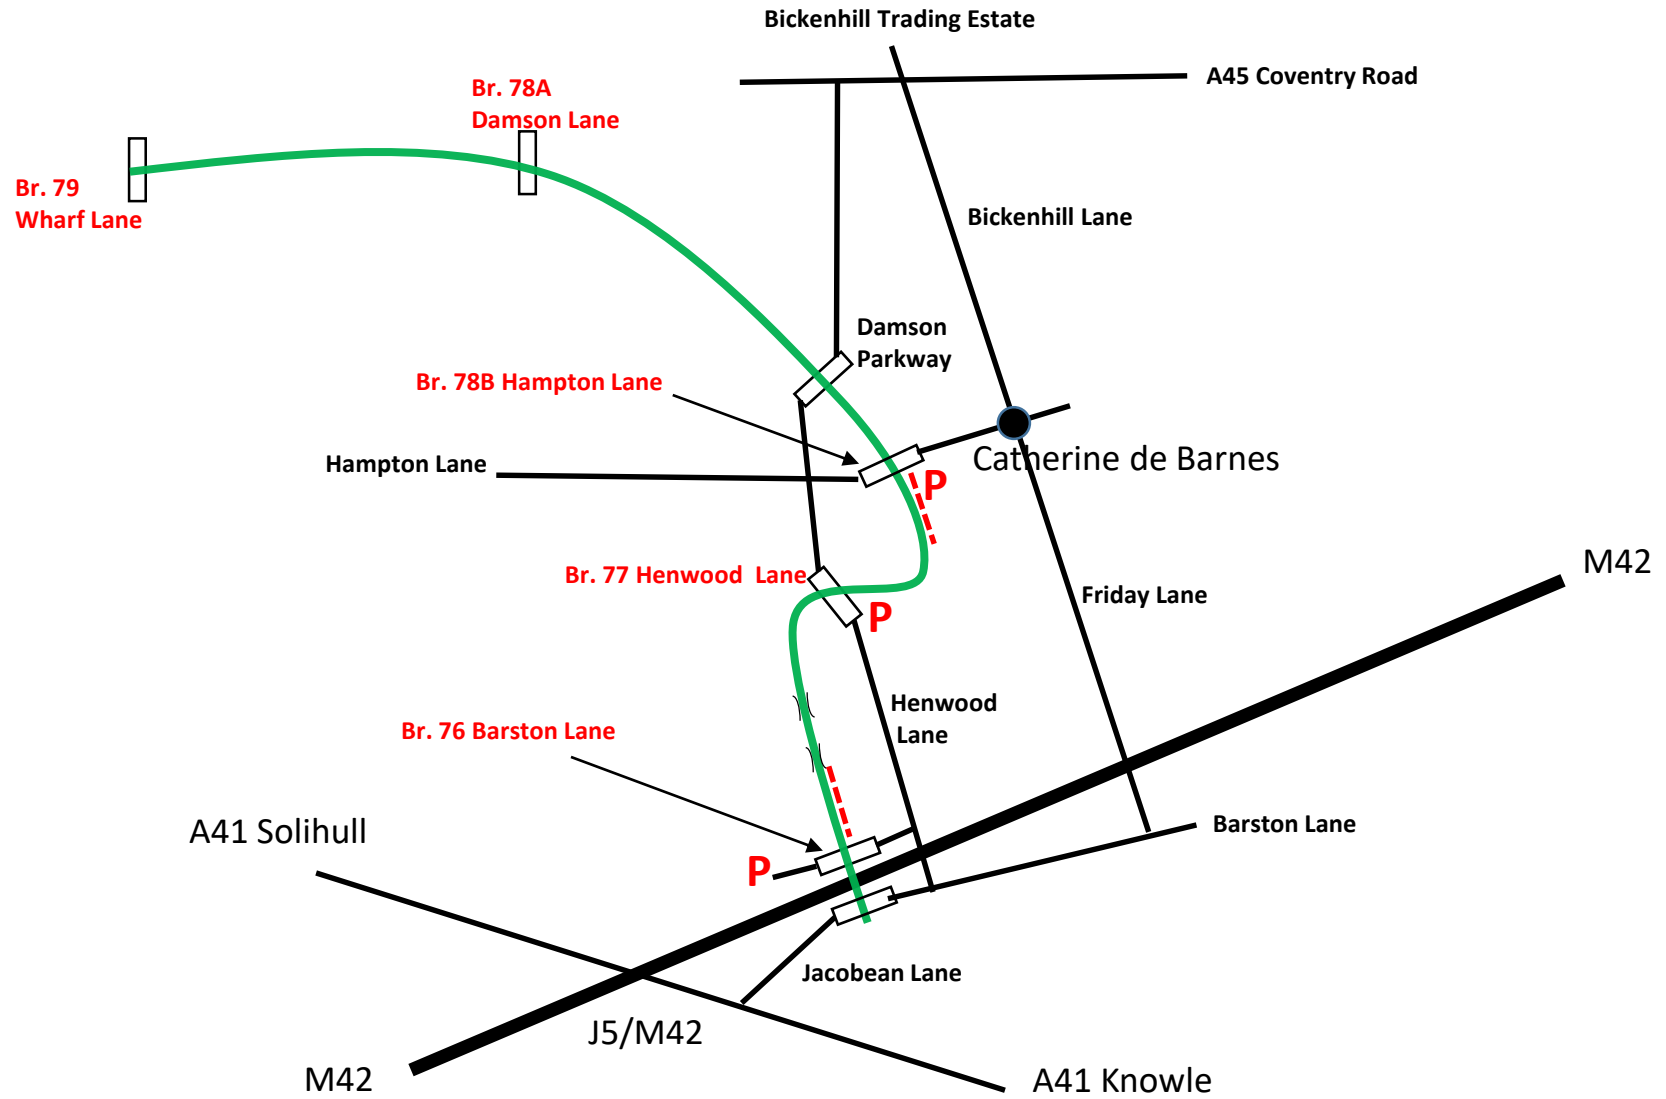

100AC Grand Union Canal

Barston Lane & Catherine de Barnes

Barston Lane

Park above Bridge 76

Catherine de Barnes

Park Bridge 78B.

Drive down Towpath