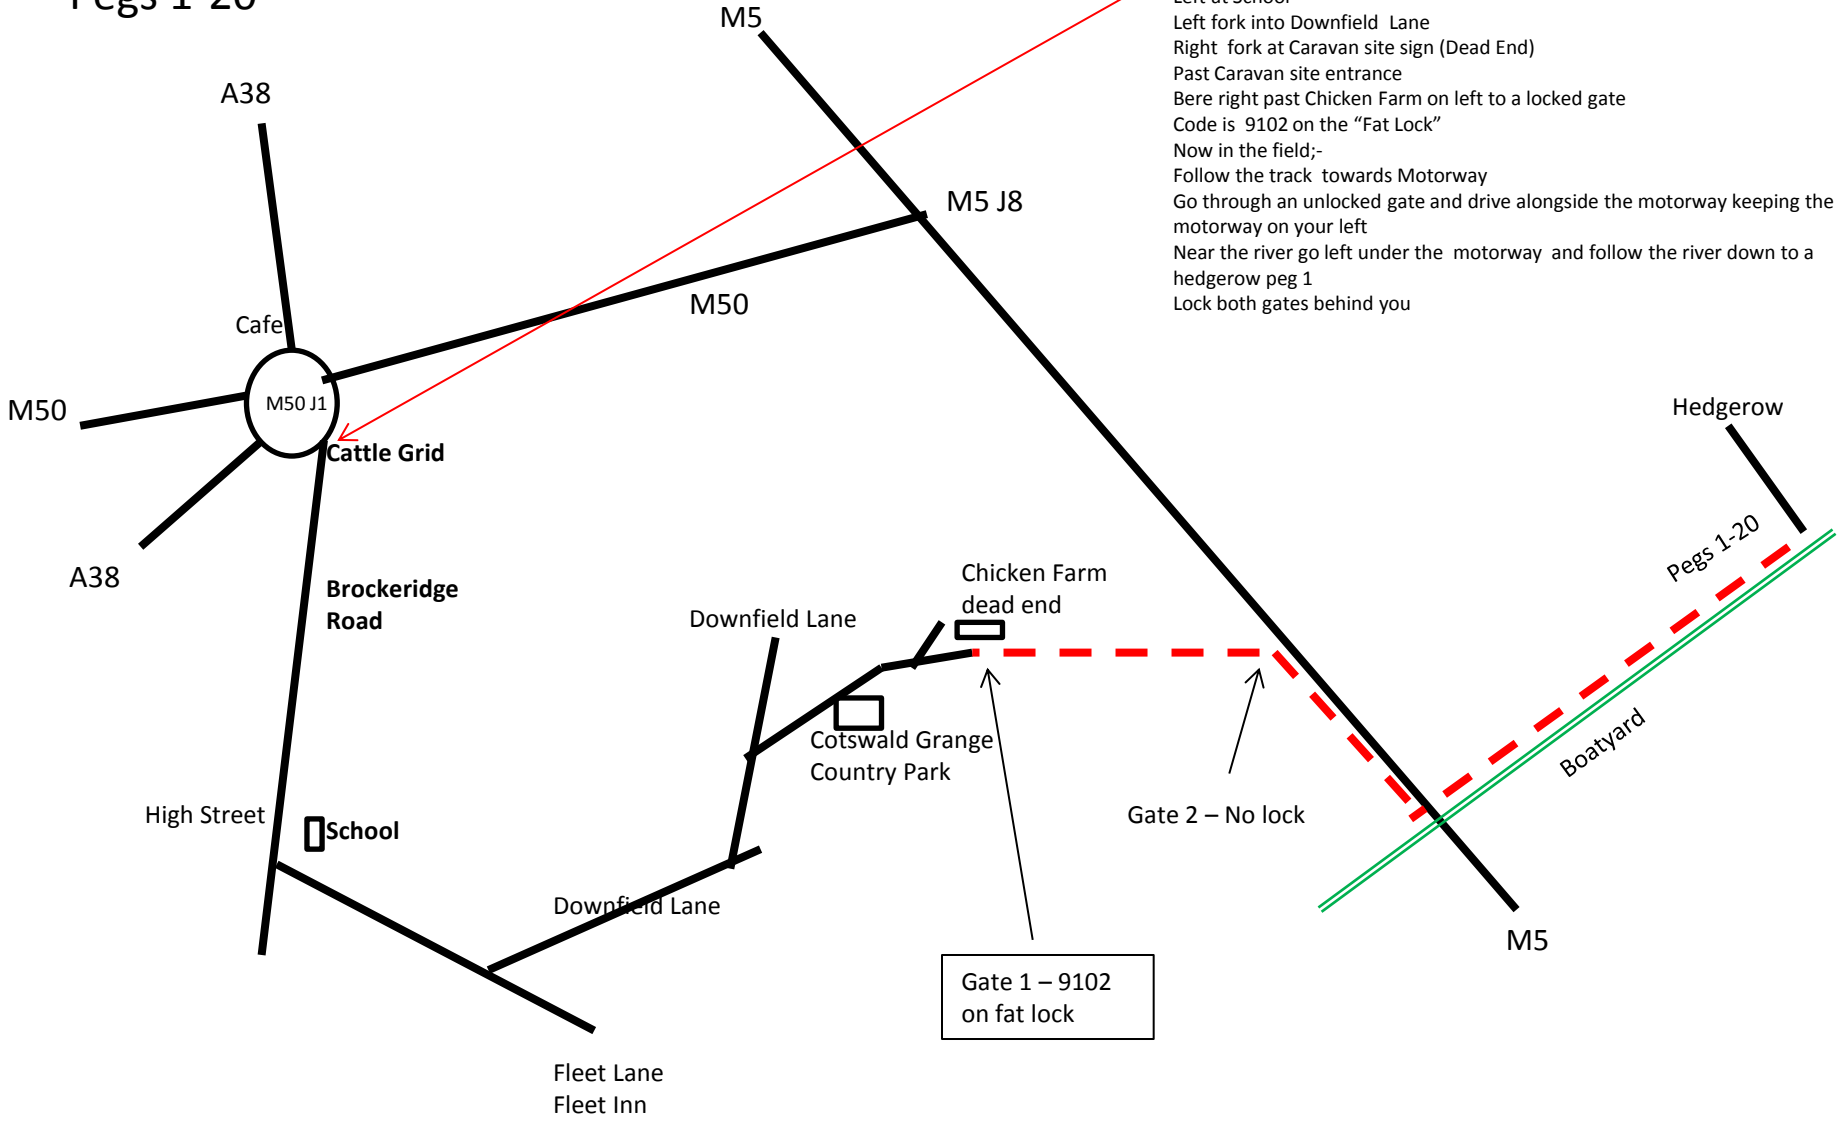

## Pegs 1-20

(1) A38 to M50-J1    (2) M5-J8 & M50-J1

M50-J1 turn first left over cattle grid towards Twyning.(Brockeridge Rd)  
 Left at School  
 Left fork into Downfield Lane  
 Right fork at Caravan site sign (Dead End)  
 Past Caravan site entrance  
 Bere right past Chicken Farm on left to a locked gate  
 Code is 9102 on the "Fat Lock"  
 Now in the field;-  
 Follow the track towards Motorway  
 Go through an unlocked gate and drive alongside the motorway keeping the motorway on your left  
 Near the river go left under the motorway and follow the river down to a hedgerow peg 1  
 Lock both gates behind you

Gate 1 – 9102  
on fat lock

Gate 2 – No lock

Pegs 1-20

Hedgerow

Boatyard

Chicken Farm  
dead end

Cotswald Grange  
Country Park

Downfield Lane

Downfield Lane

Fleet Lane  
Fleet Inn

School

Brockeridge  
Road

Cattle Grid

M50 J1

A38

Cafe

M50

M5 J8

M5

M5

M50

A38

High Street