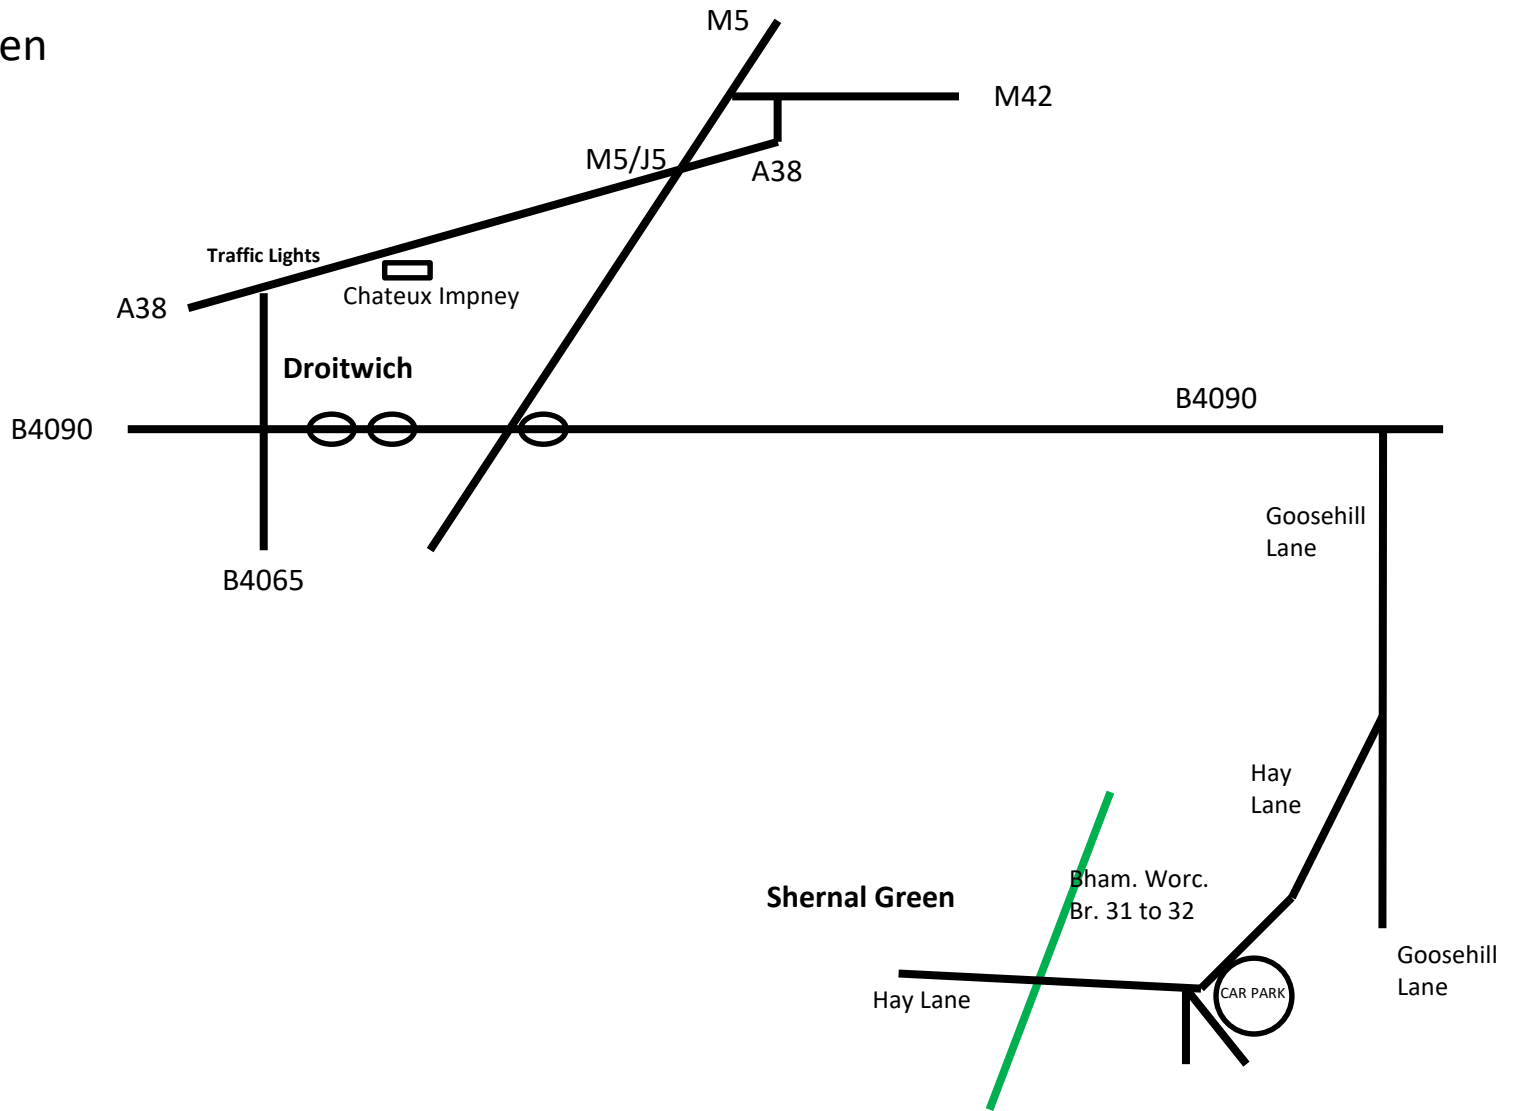

BAA Shernal Green

Directions

Left at the lights immediately after the Chateaux Impney towards Droitwich
Turn left onto the B4090, under the M5 and continue on the B4090 and turn right into Goosehill Lane then right into Hay Lane

Parking

Park in the field on a sharp right bend just before the canal.